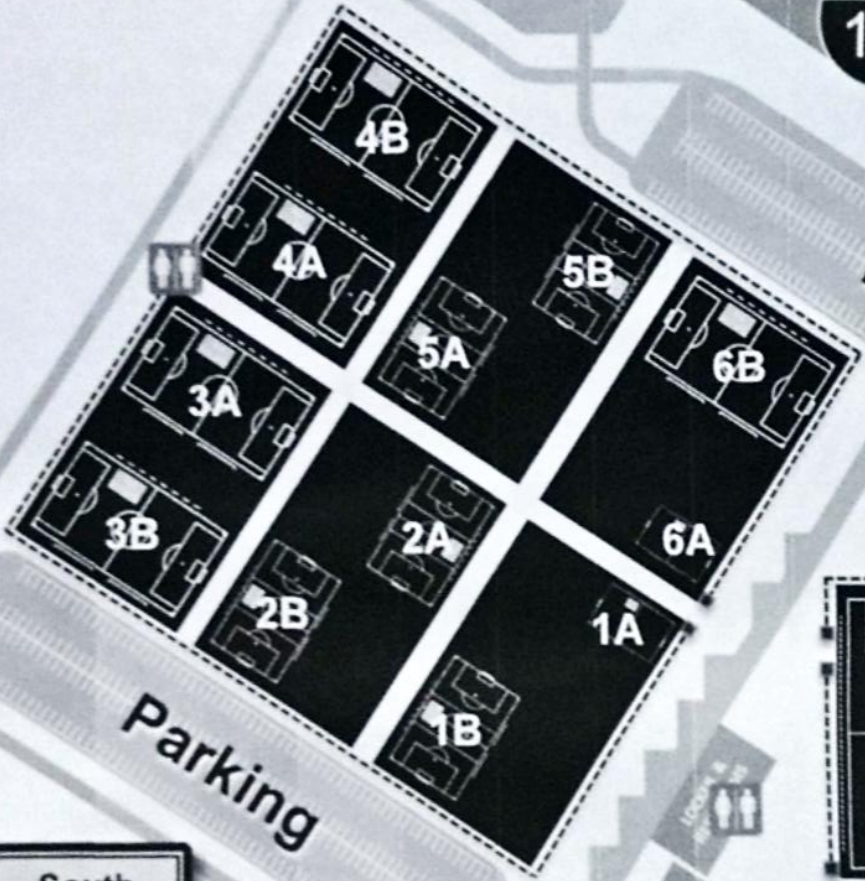

**KINO SPORTS PARK**  
 South Complex  
 2343 E. Tournament Way  
 Soccer Fields 1-12

Parking

Parking

Parking

South Complex  
 Parking  
 Entrance  
 From  
 Benson  
 Highway

MAIN GATE

CONCESSIONS